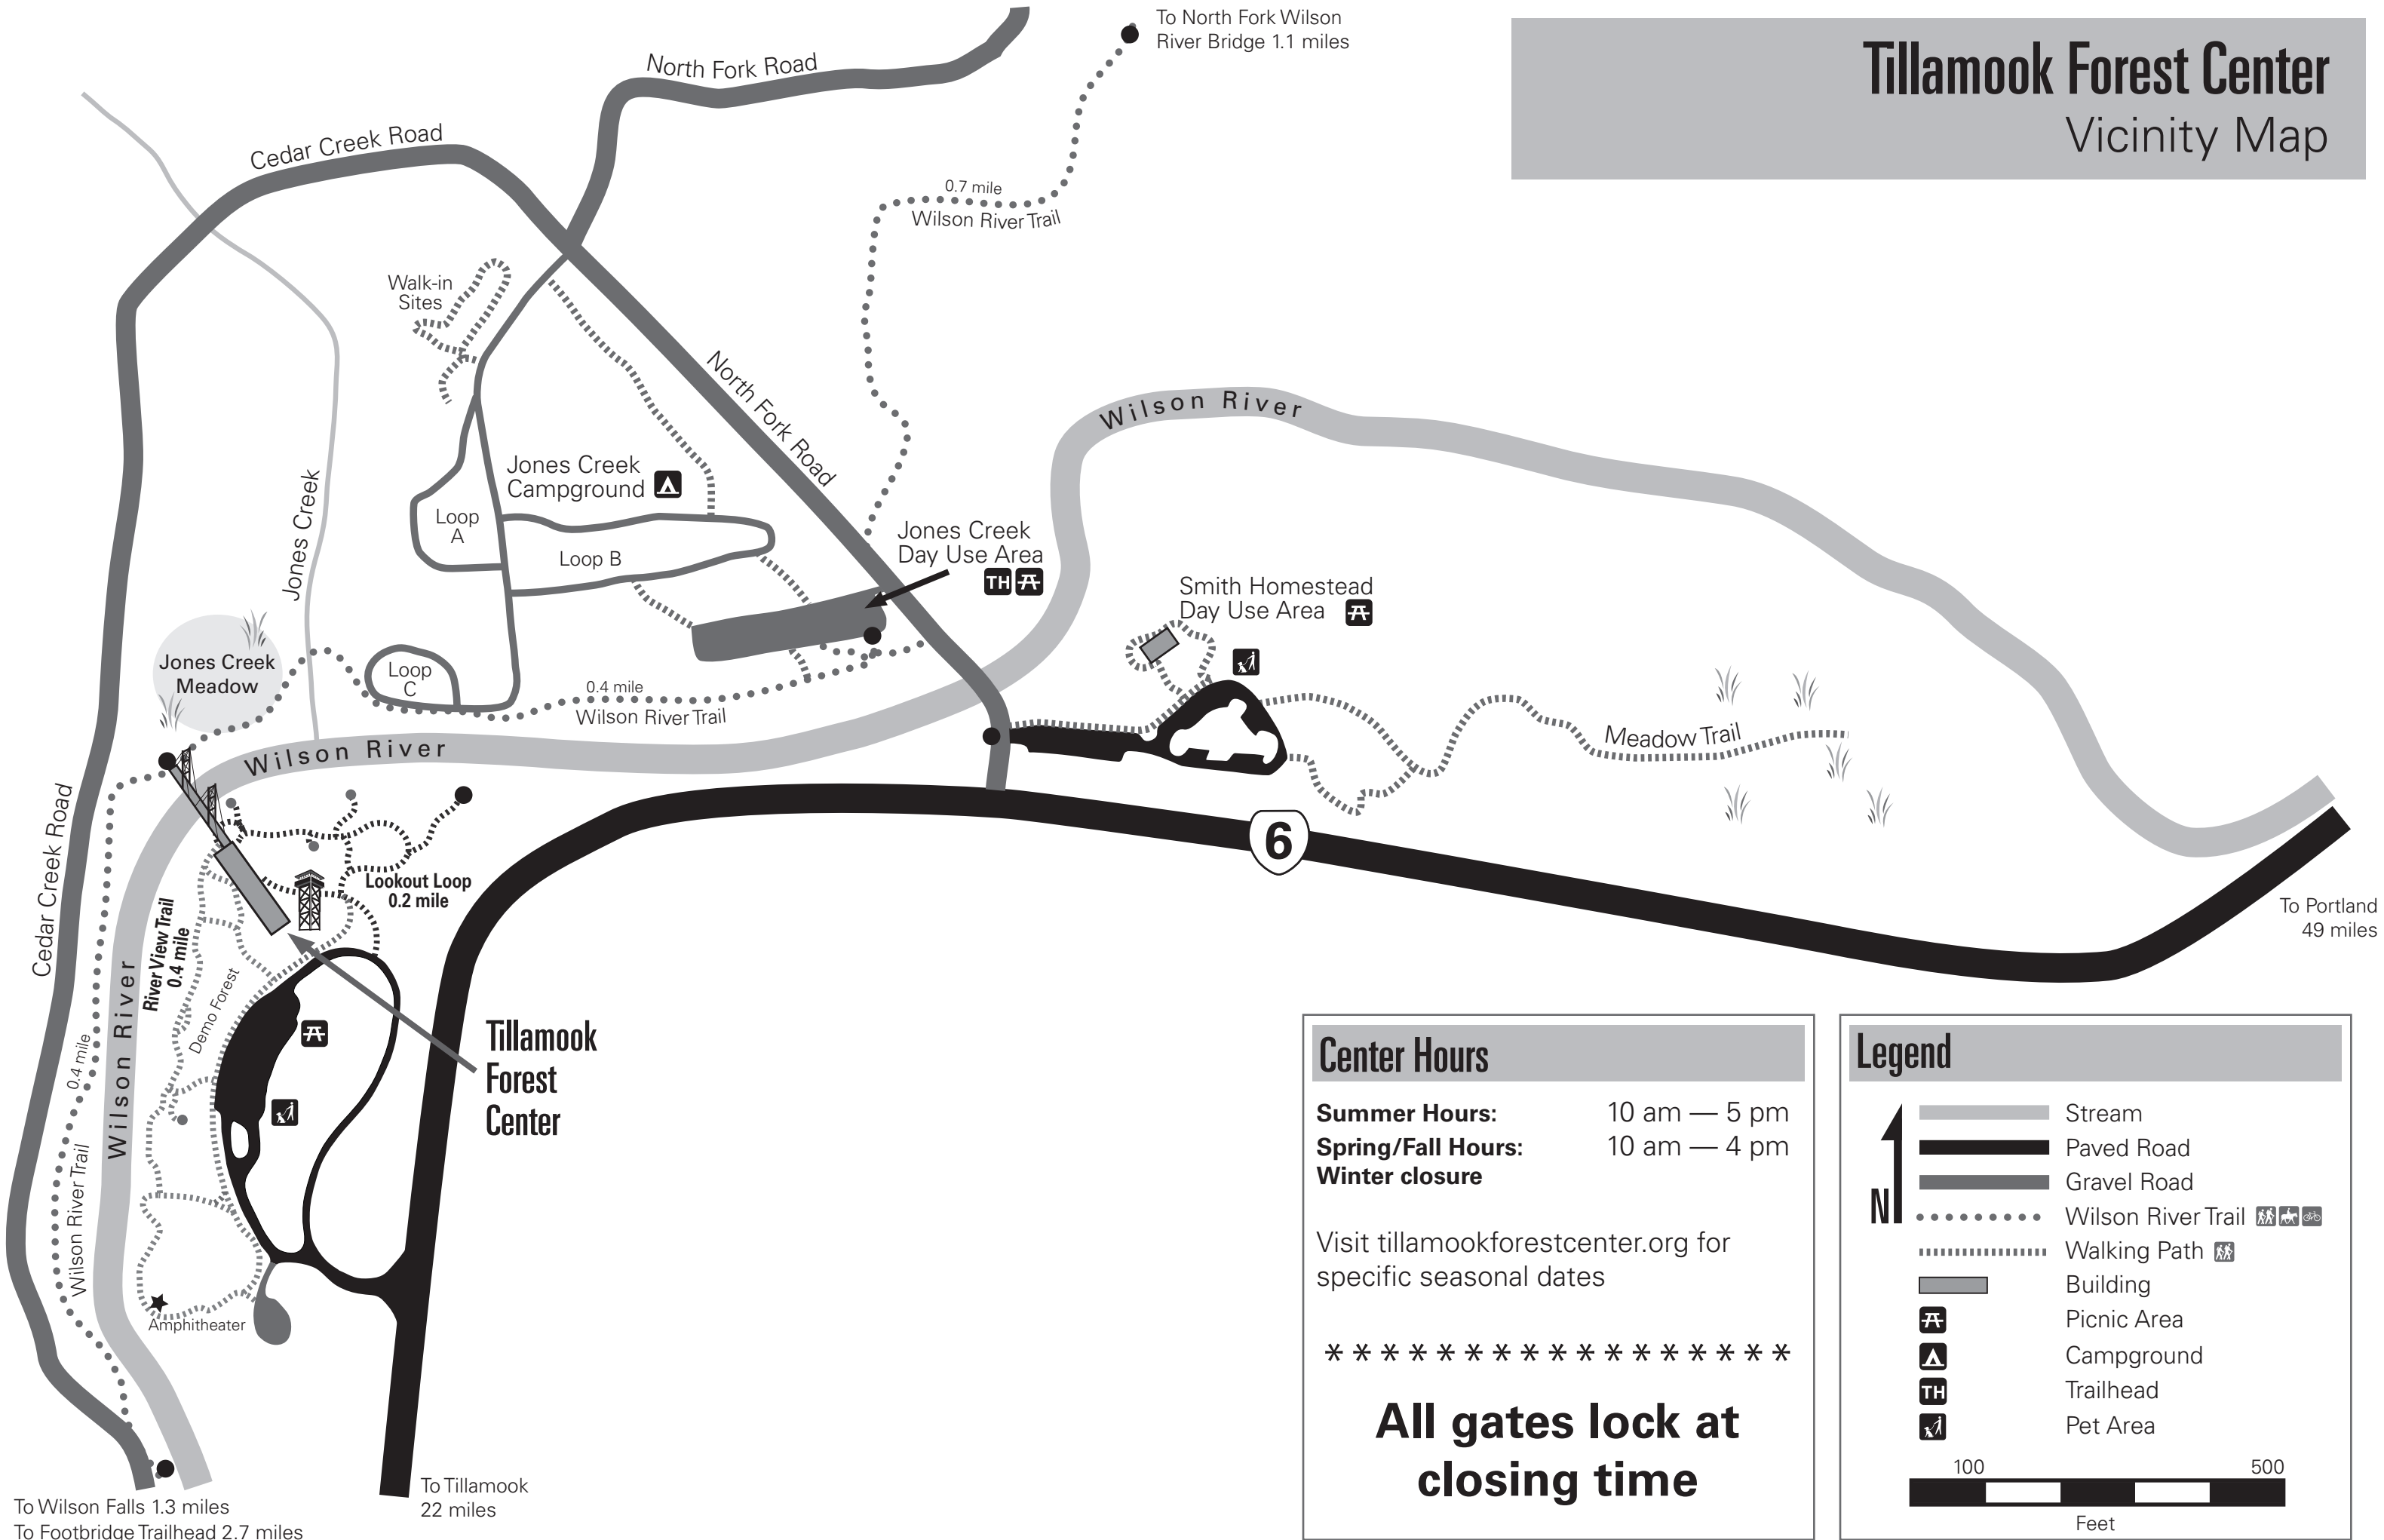

# Tillamook Forest Center Vicinity Map

## All gates lock at closing time

### Legend

- Stream
- Paved Road
- Gravel Road
- Wilson River Trail
- Walking Path
- Building
- Picnic Area
- Campground
- Trailhead
- Pet Area

100 500  
Feet